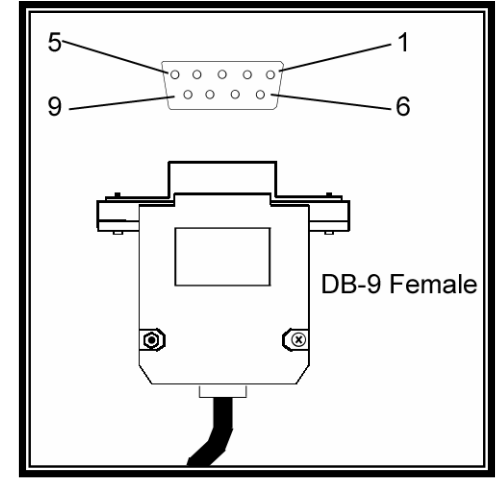

Atron Systems, Inc.

PC-100 to IBM PC 9 Pin Interface Cable

<http://www.atronsystems.com/techs.htm>

12-26-2001

600-00501-02003M